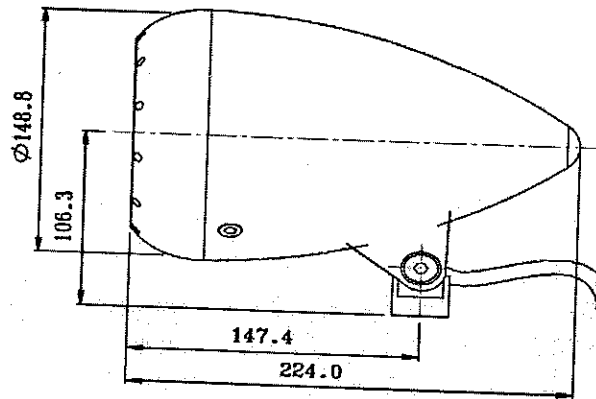

HedLed Headlight System RFB HID Wiring Diagram

Green = LH Turn Signal Lamp (+)
Black = LH Turn Signal (-)
White = RH Turn Signal (+)
Black = RH Turn Signal (-)

Yellow = High Beam
Red = Low Beam
Black = High / Low Beam (-)