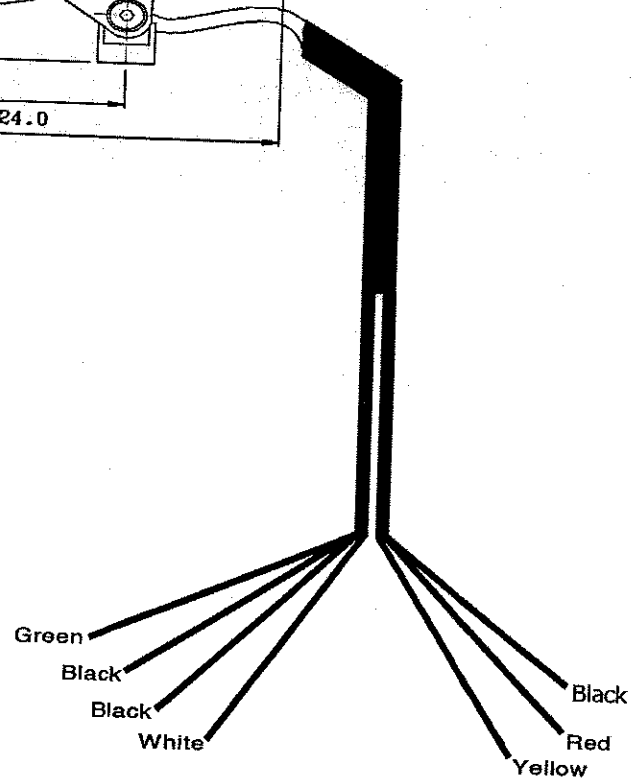

HedLed Headlight System RFB HID Wiring Diagram

Green = LH Turn Signal Lamp (+)
Black = LH Turn Signal (-)
White = RH Turn Signal (+)
Black = RH Turn Signal (-)

Yellow = High Beam
Red = Low Beam
Black = High / Low Beam (-)