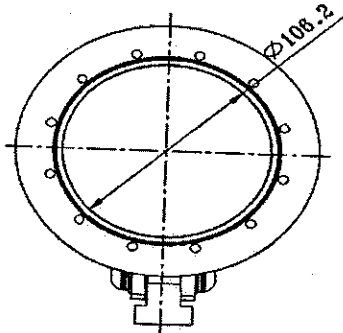

HedLed Headlight System RFB HID Wiring Diagram

Green = LH Turn Signal Lamp (+)
Black = LH Turn Signal (-)
White = RH Turn Signal (+)
Black = RH Turn Signal (-)

Yellow = High Beam
Red = Low Beam
Black = High / Low Beam (-)